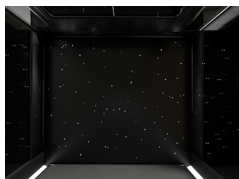

Ceiling

STARS
Standard