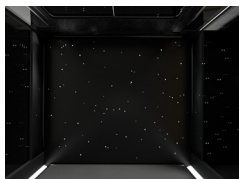

DesignWall

Lift color

Control panel options

DesignPanel

Floor

Glass pattern

(Option on standard clear glass)

DIAMOND

MESH

CLEAR GLASS
Standard

TINTED GLASS
Optional

Ceiling

STARS
Standard

SPHERE
Optional

CEILING
OPEN
Optional

DesignLight